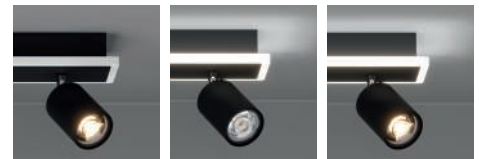

### RIMBOCCHI, RIMBOCCHI 1

These luminaires can be controlled via the wall switch. This means that either the spotlights, the illuminated edge or everything together can be switched on by pressing the switch several times.