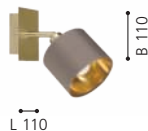

97536

97537

97538

97536 VALBIANO

spot; steel, brushed brass, satin nickel / fabric, cappuccino, gold
Spot; Stahl, messing-gebürstet, nickel-matt / Textil, cappuccino, gold
spot; acier, laiton brossé, nickel mat / tissu, cappucino, or

L 110, B 110

E14 1x 7W

97537 VALBIANO

spot; steel, brushed brass, satin nickel / fabric, cappuccino, gold
Spot; Stahl, messing-gebürstet, nickel-matt / Textil, cappuccino, gold
spot; acier, laiton brossé, nickel mat / tissu, cappucino, or

L 320, B 70

E14 2x 7W

97538 VALBIANO

spot; steel, brushed brass, satin nickel / fabric, cappuccino, gold
Spot; Stahl, messing-gebürstet, nickel-matt / Textil, cappuccino, gold
spot; acier, laiton brossé, nickel mat / tissu, cappucino, or

L 560, B 70

E14 3x 7W

9 002759 975364

L 110

B 110

9 002759 975371

L 320

B 70

9 002759 975388

L 560

B 70