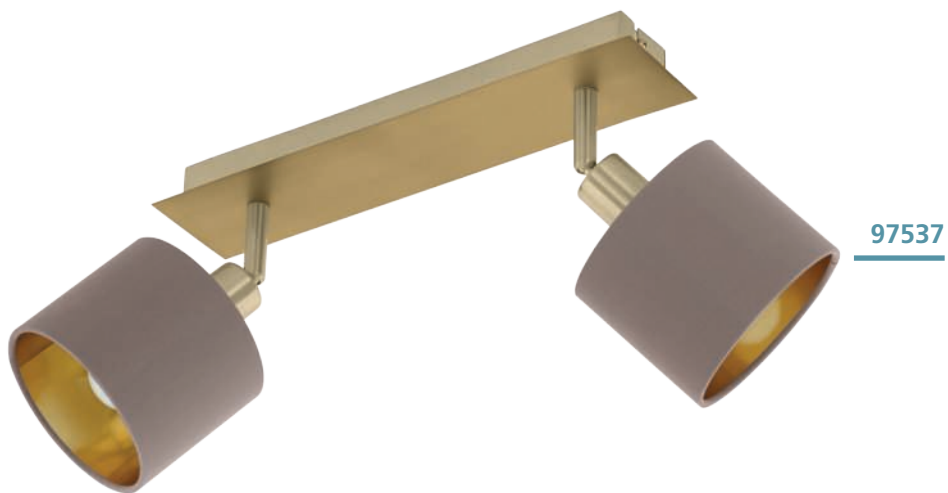

97536

97537

97538

97536 VALBIANO

spot; steel, brushed brass, satin nickel / fabric, cappuccino, gold
Spot; Stahl, messing-gebürstet, nickel-matt / Textil, cappuccino, gold
spot; acier, laiton brossé, nickel mat / tissu, cappucino, or

L 110, B 110

E14 1x 7W

97537 VALBIANO

spot; steel, brushed brass, satin nickel / fabric, cappuccino, gold
Spot; Stahl, messing-gebürstet, nickel-matt / Textil, cappuccino, gold
spot; acier, laiton brossé, nickel mat / tissu, cappucino, or

L 320, B 70

E14 2x 7W

97538 VALBIANO

spot; steel, brushed brass, satin nickel / fabric, cappuccino, gold
Spot; Stahl, messing-gebürstet, nickel-matt / Textil, cappuccino, gold
spot; acier, laiton brossé, nickel mat / tissu, cappucino, or

L 560, B 70

E14 3x 7W

9 002759 975364

L 110

B 110

9 002759 975371

L 320

B 70

9 002759 975388

L 560

B 70