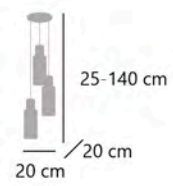

11774

11776

11777

KILIAN

- 11774 3 x E-27 / 60W Max.
- 11776 5 x E-27 / 60W Max.
- 11777 8 x E-27 / 60W Max.

Blanco/gris - White/grey - Branco/cinza
Metal/tela - Iron/fabric - Ferro/tela