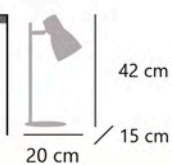

10987

10986

Blanco/natural - White/natural - Branco/natural

Negro/natural - Black/natural - Preto/natural

CABIN

10986 1 x E-27 / 60W Max.
 10987 1 x E-27 / 60W Max.

Metal/madera - Iron/wood - Ferro/madeira

 Orientable
 Adjustable
 Ajustavel