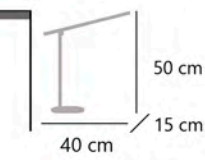

BUROS

10698 LED 12W / 1140LM / 3000-6000K
10991 LED 12W / 1140LM / 3000-6000K

Acrílico - Acrylic - Acrílico

Plegable
Folding
Dobrando

Conexión USB
USB Port
Ligação USB

Interruptor táctil
Touch switch
Interrutor tátil

Orientable
Adjustable
Ajustavel

10854

LUANA

10854 LED 10W / 1000LM / 4000K

Acrílico - Acrylic - Acrílico
Negro - Black - Preto