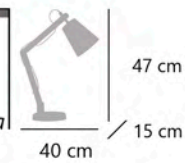

TRUMAN

11040 1 x E-14 / 40W Max.

Blanco/natural - White/natural - Branco/natural
Madera/metal/tela - Wood/iron/fabric - Madeira/ferro/tela

Orientable
Adjustable
Ajustavel

10987

10986

Blanco/natural - White/natural - Branco/natural

Negro/natural - Black/natural - Preto/natural

CABIN

10986 1 x E-27 / 60W Max.
10987 1 x E-27 / 60W Max.

Metal/madera - Iron/wood - Ferro/madeira