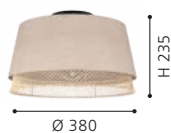

43974 TABLEY

ceiling light; steel, black / fabric, wood, nature, brown
Deckenleuchte; Stahl, schwarz / Textil, Holz, natur, braun
plafonnier; acier, noir / tissu, bois, nature, marron

H 235, Ø 380

E27 1x 40W

9 002759 439743

43977 TABLEY

table light; steel, black / fabric, wood, nature, brown
Tischleuchte; Stahl, schwarz / Textil, Holz, natur, braun
luminaire de table; acier, noir / tissu, bois, nature, marron

H 425, Ø 190, Base: Ø 145

E27 1x 40W

9 002759 439774

43978 TABLEY

floor light; steel, black / fabric, wood, nature, brown
Stehleuchte; Stahl, schwarz / Textil, Holz, natur, braun
lampadaire; acier, noir / tissu, bois, nature, marron

H 1530, Ø 380, Base: Ø 250

E27 1x 40W

9 002759 439781