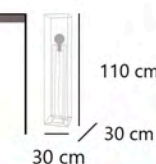

10832

11809

Negro/roble/marrón
Black/oak/brown
Preto/carvalho/castanho

ANTIBES

10832 1 x E-27 / 60W Max.

Negro/roble - Black/oak - Preto/carvalho
Metal - Iron - Ferro

BERTA

11809 1 x E-27 / 60W Max.

Metal/tela - Iron/fabric - Ferro/tela

60423

ARIANNA

60423 3 x G-9 / 28W Max.

Negro/oro/opal - Black/gold/opal - Preto/ouro/opal
Metal/cristal - Iron/glass - Ferro/vidro

10932

KENDI

10932 1 x E-27 / 60W Max.

Negro - Black - Preto
Metal - Iron - Ferro