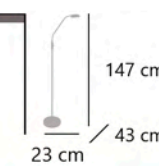

NAO

10304 LED 5W / 500LM 4000K
10305 LED 5W / 500LM 4000K

Metal - Iron - Ferro

Orientable
Adjustable
Ajustavel