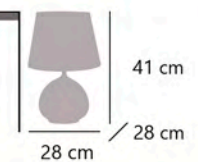

MORGAN

3268PT-1PBL 2 x E-27 / 60W Max.

Blanco - White - Branco
Cerámica/tela - Ceramic/fabric - Cerâmica/tela