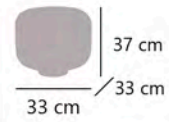

CHEVAL

11027 1 x E-27 / 60W Max.

Natural - Natural - Natural
Metal/papel - Iron/paper - Ferro/papel