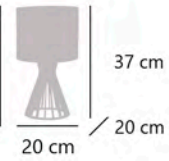

BARTAN

10984 1 x E-27 / 60W Max.

Blanco/natural - White/natural - Branco/natural
Tela/madera - Fabric/wood - Tela/madeira