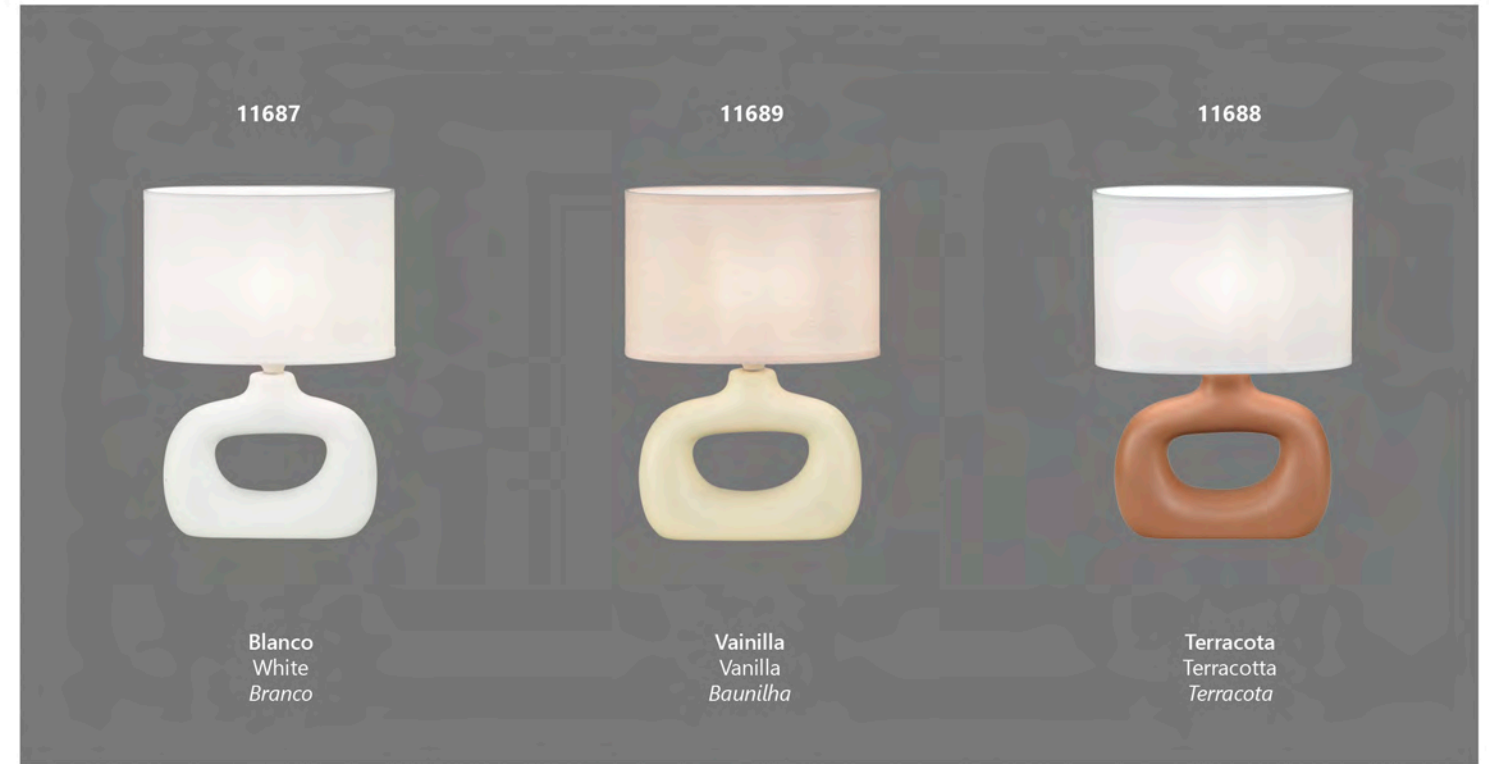

DALTON

- **11687** 1 x E-14 / 40W Max.
- **11688** 1 x E-14 / 40W Max.
- **11689** 1 x E-14 / 40W Max.

Cerámica/tela - Ceramic/fabric - Cerâmica/tela