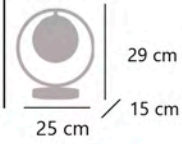

ODIL

11311 1 x E-14 / 40W Max.

Latón/opal - Brass/opal - Latão/opal
Metal/cristal - Iron/glass - Ferro/vidro