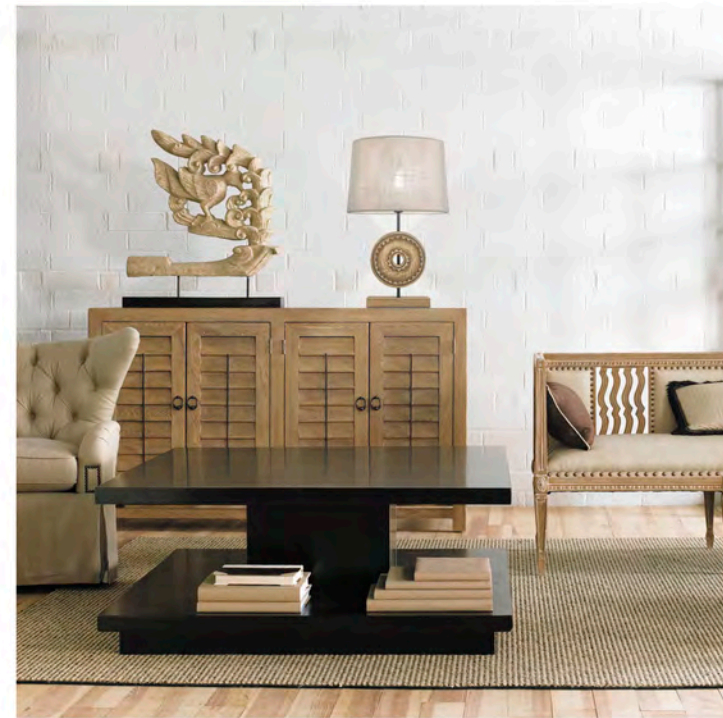

RODANO

60072 1 x E-27 / 60W Max.

Beig/natural - Beige/natural - Bege/natural
Madera/tela - Wood/fabric - Madeira/tela