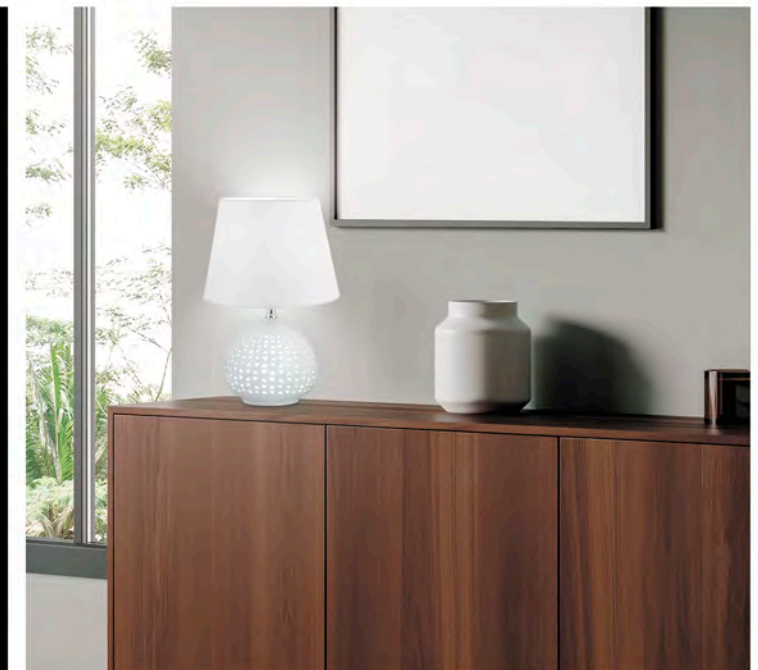

### SALEM

11236 1 x E-14 / 40W Max.  
11805 1 x E-14 / 40W Max.

Metal/cristal - Iron/glass - Ferro/vidro

 Doble interruptor  
Double ON/OFF Switch  
Duplo interruptor ON/OFF