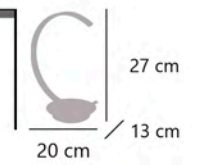

UBER

60179 LED 8W/760LM/4000K.
60424 LED 8W/760LM/4000K

Metal/acrílico - Iron/acrylic - Ferro/acrilico

NAQUEL

11499 LED 7W / 200LM / 4000K
11501 LED 7W / 260LM / 4000K

Metal/silicona - Iron/silicone - Ferro/silicone