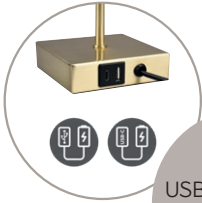

OLE

Metall, Stoff · metal, fabric

USB Ladestation
Charging station