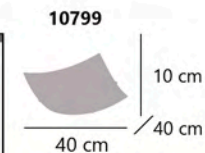

CEILIN

10800 2 x E-27 / 60W Max.
10801 3 x E-27 / 60W Max.

Opal - Opal - Opal
Metal/cristal - Iron/glass - Ferro/vidro

NOMAD

10797 1 x E-27 / 60W Max.
10798 2 x E-27 / 60W Max.
10799 3 x E-27 / 60W Max.

Opal - Opal - Opal
Metal/cristal - Iron/glass - Ferro/vidro