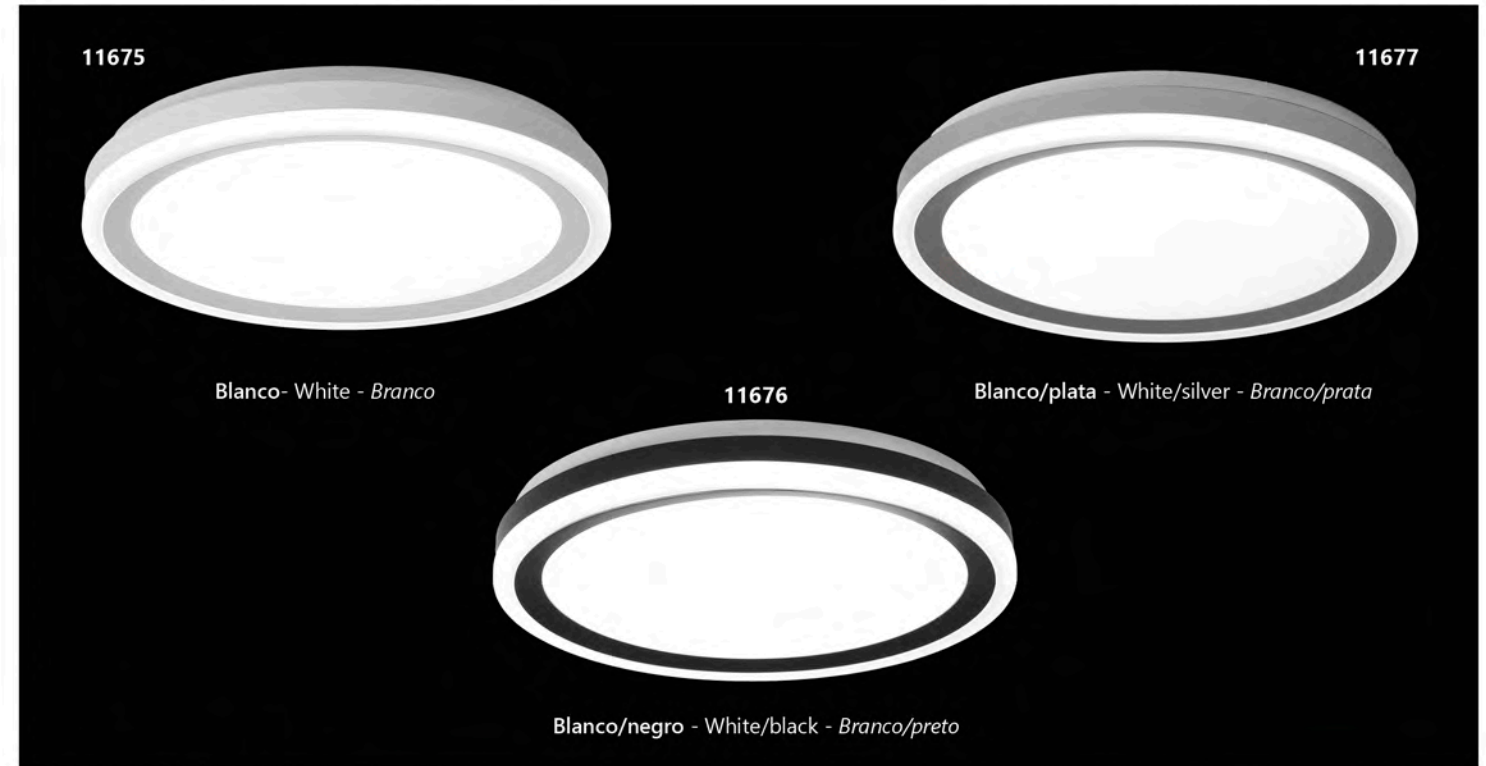

Blanco - White - Branco

Blanco/plata - White/silver - Branco/prata

Blanco/negro - White/black - Branco/preto

Selector - Selector - Seletor
3000K - 4000K - 6000K

KAI

- 11675 LED 72W / 4680LM / 3000-4000-6000K
- 11676 LED 72W / 4680LM / 3000-4000-6000K
- 11677 LED 72W / 4680LM / 3000-4000-6000K

Metal/acrílico - Iron/acrylic - Iron/acrilico