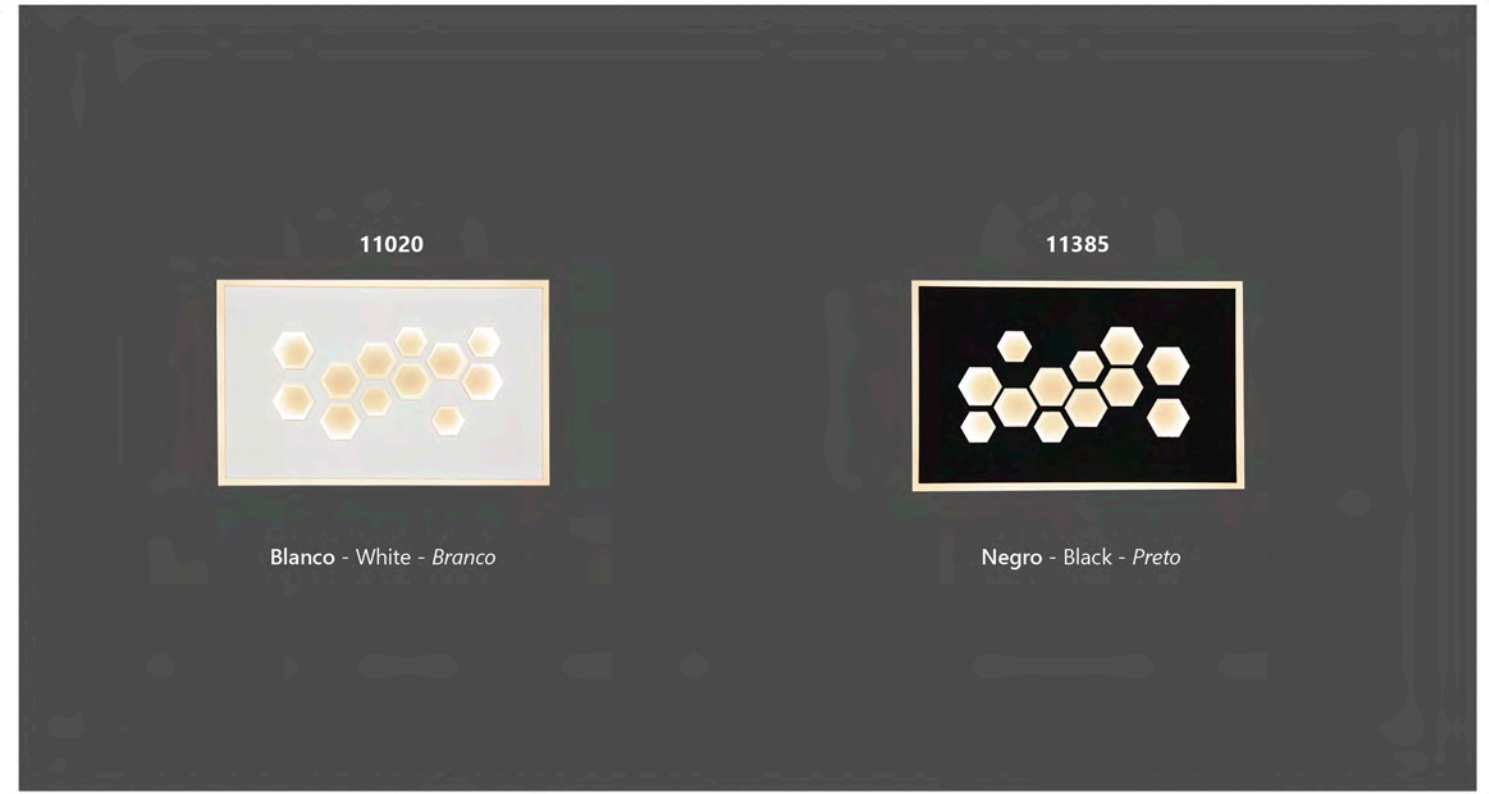

DEMBE

11020 LED 20W / 1900LM / 3000K
11385 LED 20W / 1900LM / 3000K

Metal/metacrilato - Iron/methacrylate - Ferro/metacrilato