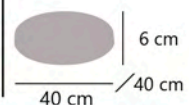

NUNO

11168 LED 48W / 3840LM 4000K
11271 LED 18W / 1440LM 4000K
11272 LED 60W / 4800LM 4000K
11273 LED 70W / 5600LM 4000K

Blanco - White - Branco
Metal/acrílico - Iron/acrylic - Ferro/acrilico