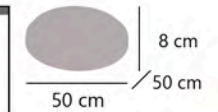

Selector - Selector - Seletor
3000K - 4000K - 6000K

KAI

- 11675 LED 72W / 4680LM / 3000-4000-6000K
- 11676 LED 72W / 4680LM / 3000-4000-6000K
- 11677 LED 72W / 4680LM / 3000-4000-6000K

Metal/acrílico - Iron/acrylic - Iron/acrilico

Selector - Selector - Seletor
3000K - 4000K - 6000K

KAI

- 11672 LED 48W / 3120LM / 3000-4000-6000K
- 11673 LED 48W / 3120LM / 3000-4000-6000K
- 11674 LED 48W / 3120LM / 3000-4000-6000K

Metal/acrílico - Iron/acrylic - Iron/acrilico