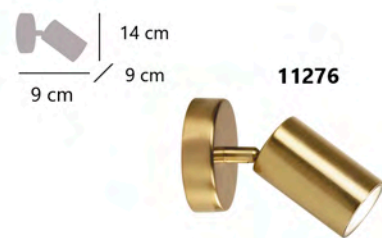

BOMBILLA NO INCLUIDA
BULB NOT INCLUDED
LÂMPADA NÃO INCLUÍDA

SILOS

- 11260** 1 x GU-10 / 25W Max.
- 11261** 1 x GU-10 / 25W Max.
- 11262** 1 x GU-10 / 25W Max.
- 11626** 1 x GU-10 / 25W Max.

Metal - Iron - Ferro

Orientable
Adjustable
Ajustavel

11276

11277

11278

ANDY

- 11276 1 x GU-10 / 50W Max.
- 11277 2 x GU-10 / 50W Max.
- 11278 3 x GU-10 / 50W Max.

Latón - Brass - Latão
Metal - Iron - Ferro

Orientable
Adjustable
Ajustavel