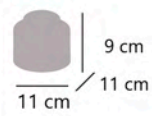

FOCOS

SPOTS - FOCOS

GAEL

- 11630 LED 16W / 800LM / 3000K
- 11631 LED 16W / 800LM / 3000K
- 11632 LED 16W / 800LM / 3000K
- 11633 LED 16W / 800LM / 3000K

Metal - Iron - Ferro

11634

Blanco
White
Branco

11635