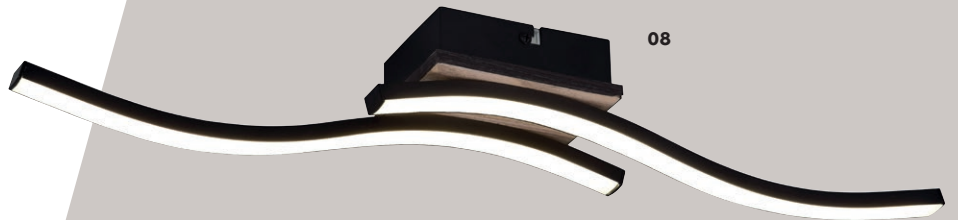

08

ROUTE

Metall, Schwarz matt · metal, black mat