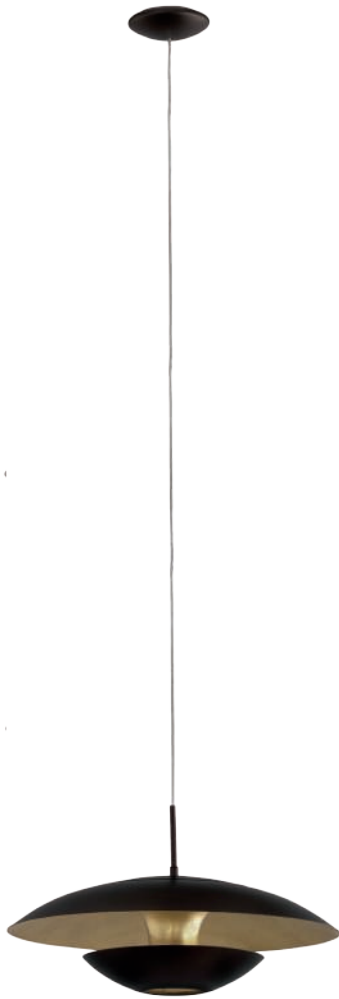

98071 CAMASTRA

pendant light; steel, black, gold
 Hängeleuchte; Stahl, schwarz, gold
 luminaire en suspension; acier, noir, or

H 1100, Ø 225

95755

99663

LED

DESIGN
HIGHLIGHT
DETAIL

95755 NUVANO