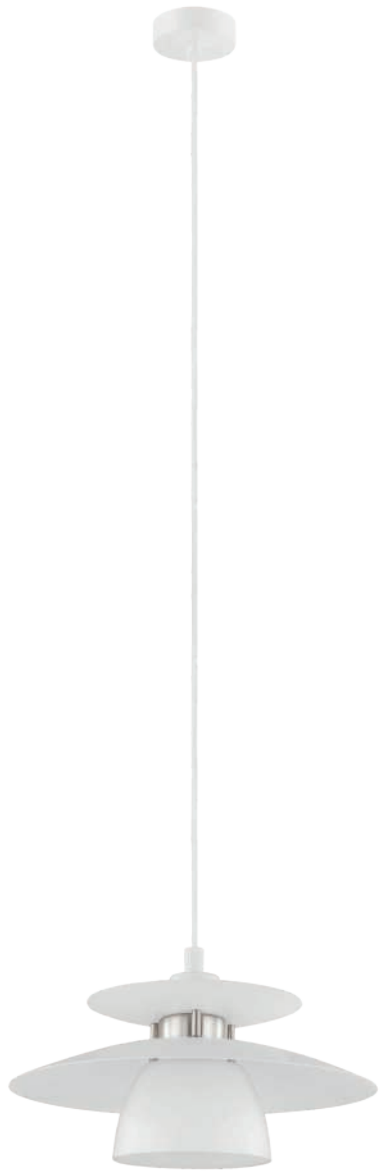

L 975, B 175, H 1100

E27 3x 40W

9 008606 235872

900313

98734

87055

87055, 31666

This luminaires are flexible in height thanks to the spiral cable.