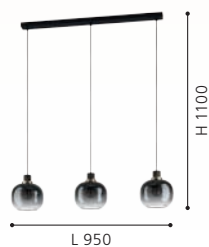

DESIGN
HIGHLIGHT
DETAIL