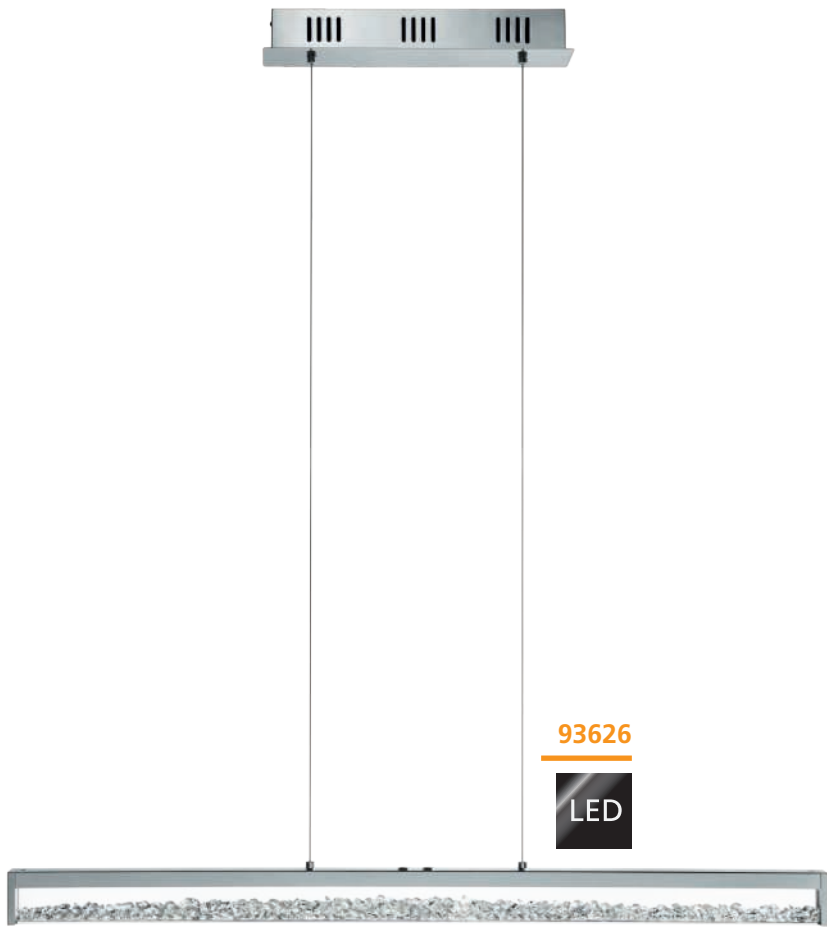

GU10

10x 3W

warm WHITE

10x

250lm

93626

900895

TOUCH ME