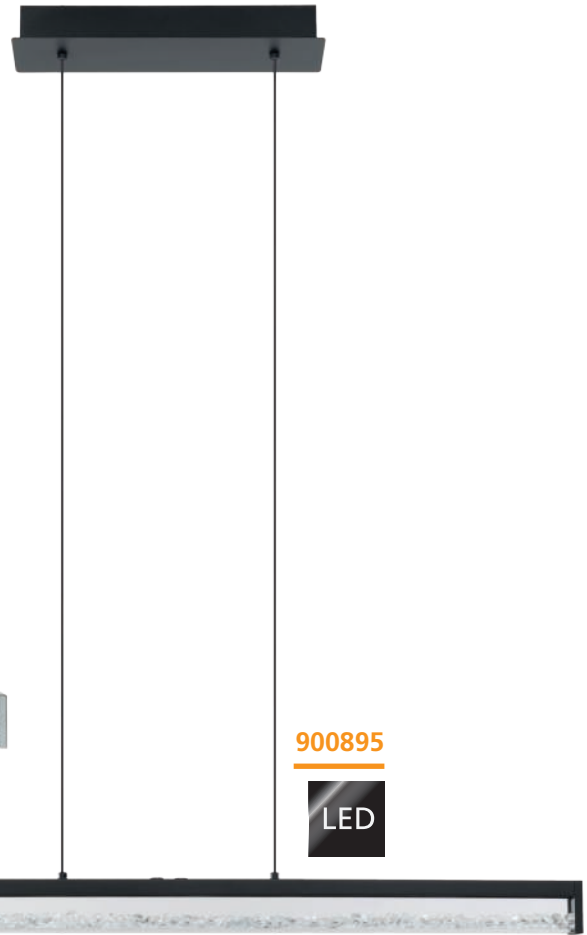

GU10

10x 3W

warm WHITE

10x

250lm

93626

900895

TOUCH ME