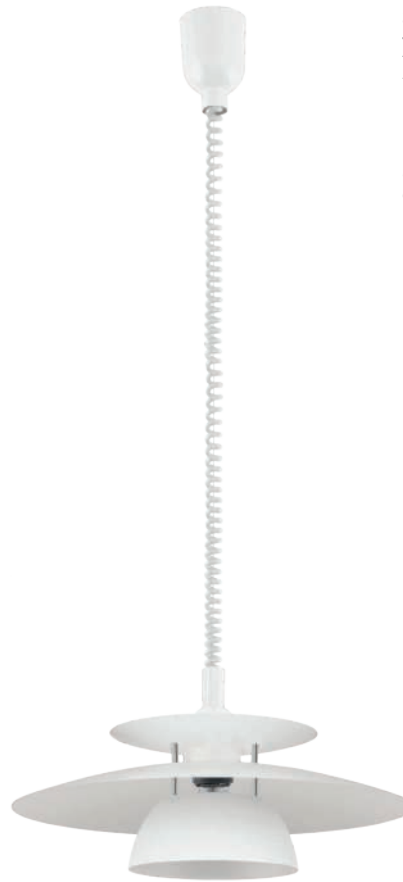

L 975, B 175, H 1100

E27 3x 40W

9 008606 235872

900313

98734

87055

87055, 31666

This luminaires are flexible in height thanks to the spiral cable.