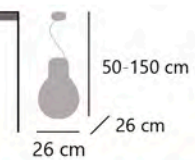

AUSTIN

10755 1 x E-27 / 60W Max.

Marrón - Brown - Castanho
Metal - Iron - Ferro