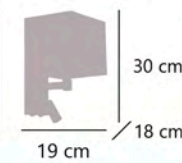

SIRI

10643 1 x E-27 + LED 3W/300LM/4000K

N.satinado/blanco - S.Nickel/white - N.escovado/branco
Metal/tela - Iron/fabric - Ferro/tela

ARLA

11296 1 x E-27 + LED 3W/330LM/4000K
11571 1 x E-27 + LED 3W/330LM/4000K

Metal/tela - Iron/fabric - Ferro/tela

MARLEN

11297 1 x E-27 + LED 3W/330LM/4000K
11298 1 x E-27 + LED 3W/330LM/4000K

Metal/tela - Iron/fabric - Ferro/tela