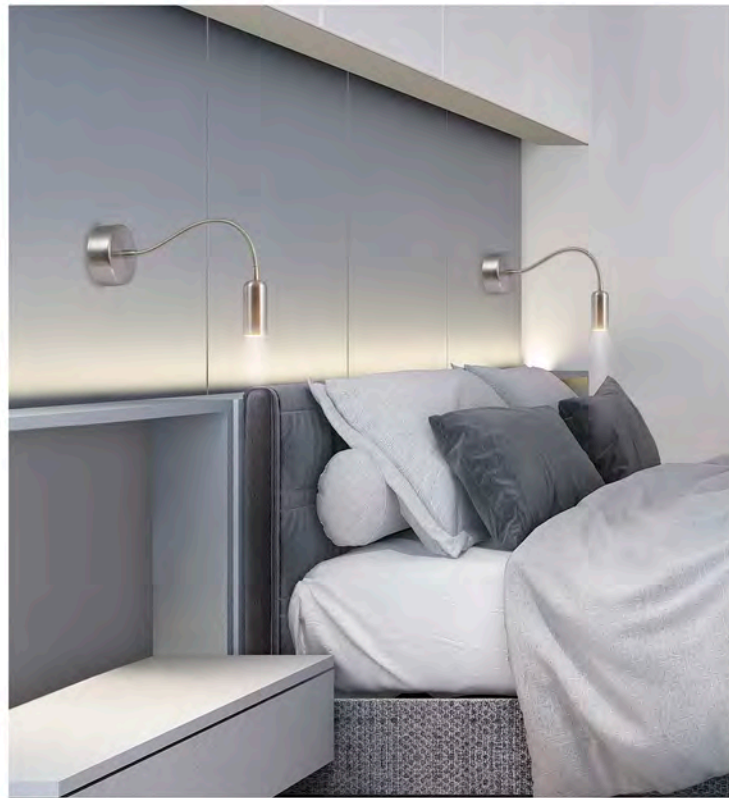

ODELL

11653 LED 3W / 255LM / 3000K

Níquel satinado - Satin nickel - *Níquel escovado*
Metal - Iron - *Ferro*