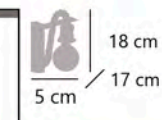

On/Off

Orientable
Adjustable
Ajustavel

10761

ROPE

10761 1 x E-27 / 60W Max.

Negro/natural - Black/natural - Preto/natural
Metal/cuerda - Iron/rope - Ferro/corda

FONTE

11381 LED 14W / 1260LM / 3000K