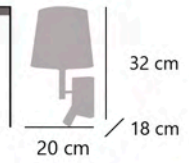

MARLEN

11297 1 x E-27 + LED 3W/330LM/4000K
11298 1 x E-27 + LED 3W/330LM/4000K

Metal/tela - Iron/fabric - Ferro/tela