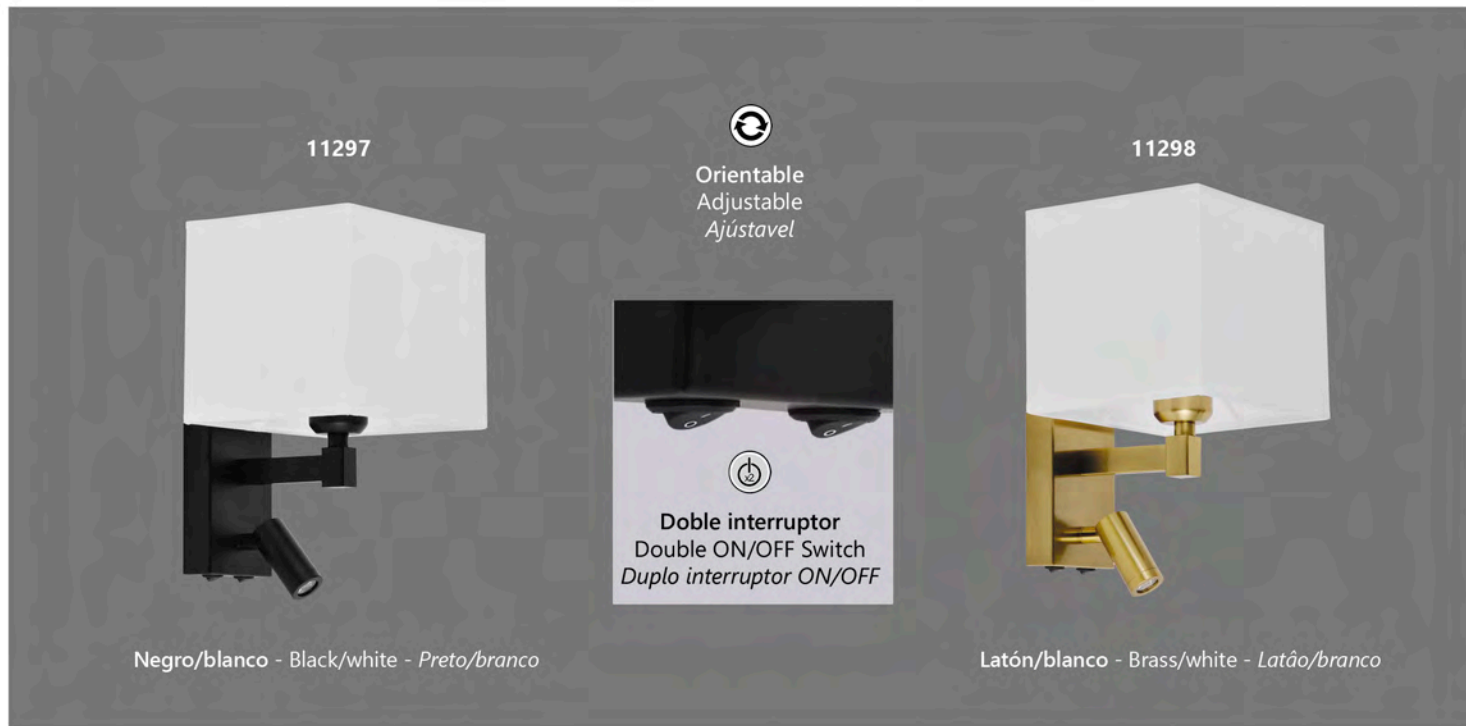

MARLEN

11297 1 x E-27 + LED 3W/330LM/4000K
11298 1 x E-27 + LED 3W/330LM/4000K

Metal/tela - Iron/fabric - Ferro/tela