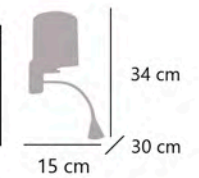

10645

Orientable
Adjustable
Ajustavel
 On/Off