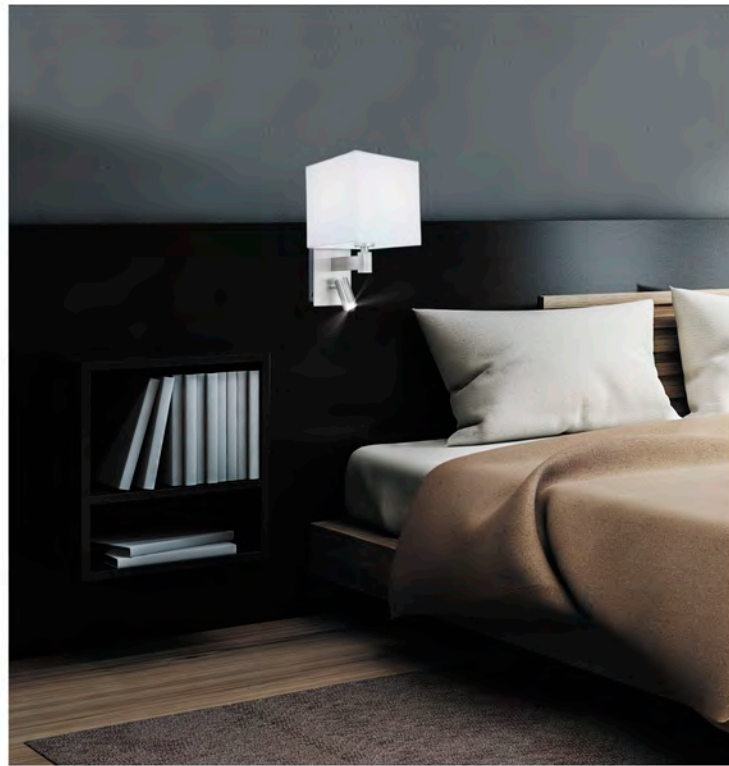

Conexión USB
USB Port
Ligação USB

On/Off

Orientable
Adjustable
Ajustavel

PELAY

11302 1 x GU-10 / 50W Max.

Negro - Black - Preto
Metal - Iron - Ferro

SIRI

10643 1 x E-27 + LED 3W/300LM/4000K