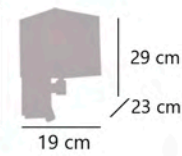

SIRI

10643 1 x E-27 + LED 3W/300LM/4000K

N.satinado/blanco - S.Nickel/white - N.escovado/branco
Metal/tela - Iron/fabric - Ferro/tela

ARLA

11296 1 x E-27 + LED 3W/330LM/4000K
11571 1 x E-27 + LED 3W/330LM/4000K

Metal/tela - Iron/fabric - Ferro/tela