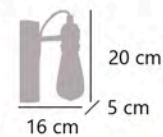

On/Off

Orientable
Adjustable
Ajustavel