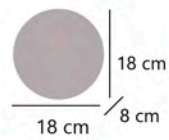

FONTE

11381 LED 14W / 1260LM / 3000K

Latón/negro - Brass/black - Latão/preto
Metal/metacrilato - Iron/methacrylate - Ferro/metacrilato