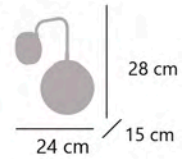

LEBON

11341 1 x E-27 / 60W Max.

Negro/opal - Black/opal - Preto/opal
Metal/cristal - Iron/glass - Ferro/vidro