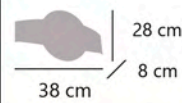

LUNAR

- 10828   LED 10W / 950LM / 4000K

Blanco - White - *Branco*
Metal/metacrilato - Iron/methacrylate - *Ferro/metacrilato*