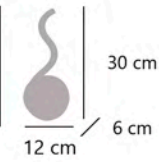

Blanco - White - Branco
Metal/acrílico - Iron/acrylic - Ferro/acrilico

MACAN

- 11496 LED 11W / 470LM / 4000K
- 11497 LED 11W / 666LM / 4000K
- 11498 LED 11W / 586LM / 4000K

Metal/silicona - Iron/silicone - *Ferro/silicone*