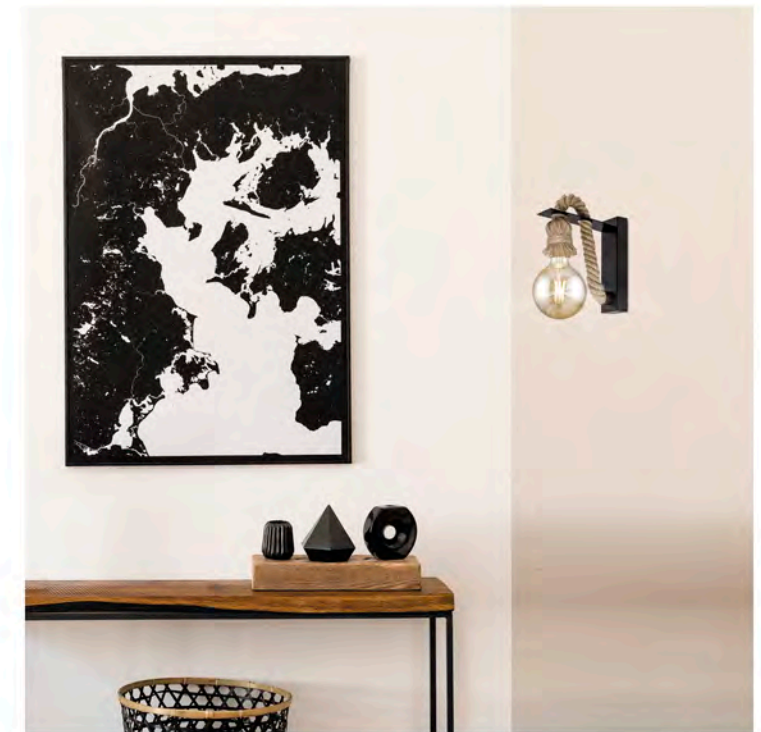

On/Off

Orientable
Adjustable
Ajustavel

10761

ROPE

10761 1 x E-27 / 60W Max.

Negro/natural - Black/natural - Preto/natural
Metal/cuerda - Iron/rope - Ferro/corda

FONTE

11381 LED 14W / 1260LM / 3000K