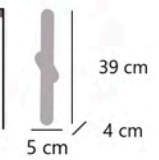

RINO

11660 LED 17W / 572LM / 3000K

Negro/natural - Black/natural - Preto/natural
Metal/acrílico - Iron/acrylic - Ferro/acrilico

Orientable
Adjustable
Ajustavel

BOSSA

11114 LED 15W / 1425LM / 3000K

Blanco - White - Branco
Metal/metacrilato - Iron/methacrylate - Ferro/metacrilato