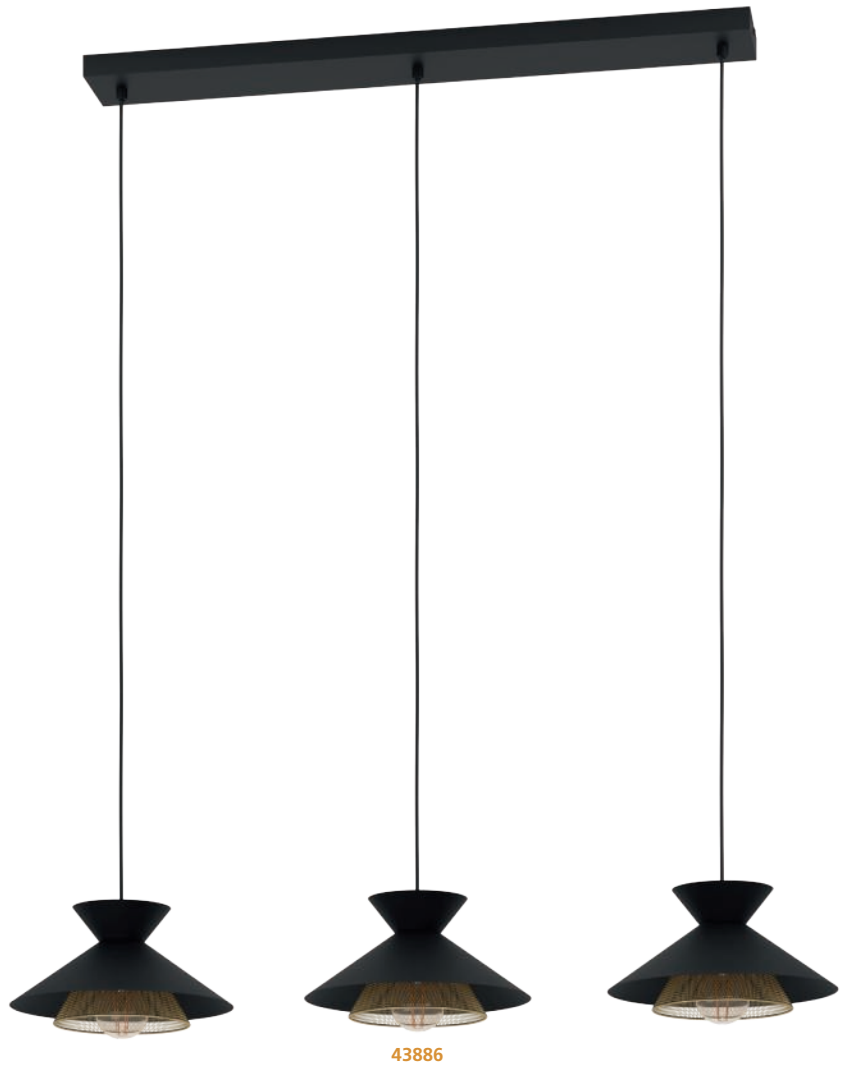

43885 GRIZEDALE

pendant light; steel, black, brass
Hängeleuchte; Stahl, schwarz, messing
luminaire en suspension; acier, noir, laiton

H 1100, Ø 500

E27 1x 40W

9 002759 438852

43886 GRIZEDALE

pendant light; steel, black, brass
Hängeleuchte; Stahl, schwarz, messing
luminaire en suspension; acier, noir, laiton

L 960, B 260, H 1100

E27 3x 40W

9 002759 438869

43931 FELIXKIRK

pendant light; steel, black / steel, black, gold
Hängeleuchte; Stahl, schwarz / Stahl, schwarz, gold
luminaire en suspension; acier, noir / acier, noir, or

H 1100, Ø 570

E27 1x 40W

9 002759 439316