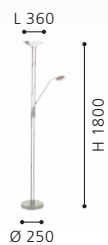

L 360, H 1800, Base: Ø 250

LED 20W warm WHITE 1950lm LED 2,5W warm WHITE 240lm LED 2,5W

warm WHITE 250lm

9 002759 938765

93875 BAYA LED

floor light; steel, chrome / glass, plastic, white, satin finish
 Stehleuchte; Stahl, chrom / Glas, Kunststoff, weiss, satiniert
 lampadaire; acier, chrome / verre, plastique, blanc, satiné

L 360, H 1800, Base: Ø 250

LED 20W warm WHITE 1950lm LED 2,5W warm WHITE 240lm LED 2,5W

warm WHITE 250lm

9 002759 938758

93874 BAYA LED

floor light; steel, satin nickel / glass, plastic, white, satin finish
Stehleuchte; Stahl, nickel-matt / Glas, Kunststoff, weiss, satiniert
lampadaire; acier, nickel mat / verre, plastique, blanc, satiné

L 360, H 1800, Base: Ø 250

LED	warm WHITE	LED	warm WHITE	LED
20W	2200lm	2,5W	250lm	2,5W

warm WHITE			
250lm			

93917

82842

82843

93917 UP 2

floor light; steel, nickel-nero / plastic, glass, white
 Stehleuchte; Stahl, nickel-nero / Kunststoff, Glas, weiss
 lampadaire; acier, nickel noir / plastique, verre, blanc

H 1765, Ø 275, Base: Ø 230

82842 UP 2

floor light; steel, satin nickel / plastic, glass, white
 Stehleuchte; Stahl, nickel-matt / Kunststoff, Glas, weiss
 lampadaire; acier, nickel mat / plastique, verre, blanc