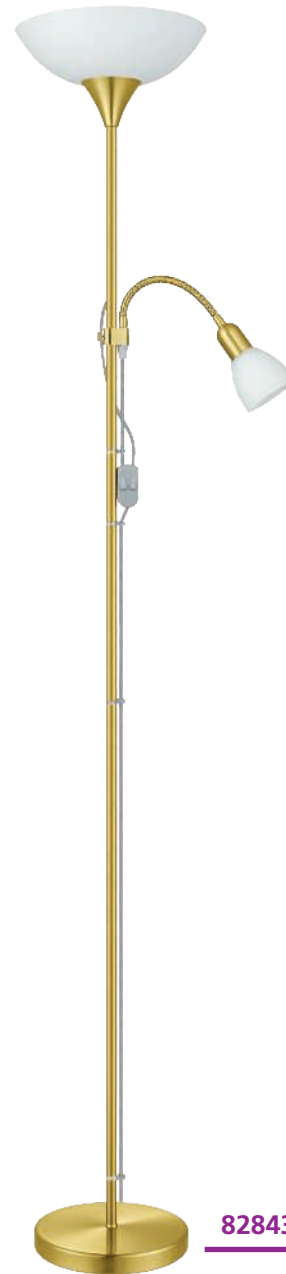

L 360, H 1800, Base: Ø 250

LED 20W warm WHITE 1950lm LED 2,5W warm WHITE 240lm LED 2,5W

warm WHITE 250lm

9 002759 938765

93875 BAYA LED

floor light; steel, chrome / glass, plastic, white, satin finish
 Stehleuchte; Stahl, chrom / Glas, Kunststoff, weiss, satiniert
 lampadaire; acier, chrome / verre, plastique, blanc, satiné

L 360, H 1800, Base: Ø 250

LED 20W warm WHITE 1950lm LED 2,5W warm WHITE 240lm LED 2,5W

warm WHITE 250lm

9 002759 938758

93874 BAYA LED

floor light; steel, satin nickel / glass, plastic, white, satin finish
Stehleuchte; Stahl, nickel-matt / Glas, Kunststoff, weiss, satiniert
lampadaire; acier, nickel mat / verre, plastique, blanc, satiné

L 360, H 1800, Base: Ø 250

LED	warm WHITE	LED	warm WHITE	LED
20W	2200lm	2,5W	250lm	2,5W

warm WHITE			
250lm			

93917

82842

82843

93917 UP 2

floor light; steel, nickel-nero / plastic, glass, white
 Stehleuchte; Stahl, nickel-nero / Kunststoff, Glas, weiss
 lampadaire; acier, nickel noir / plastique, verre, blanc