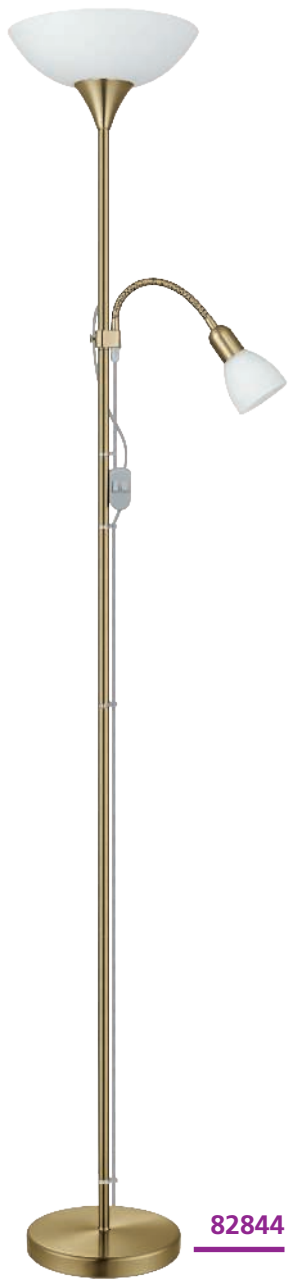

82844

DESIGN
HIGHLIGHT
DETAIL